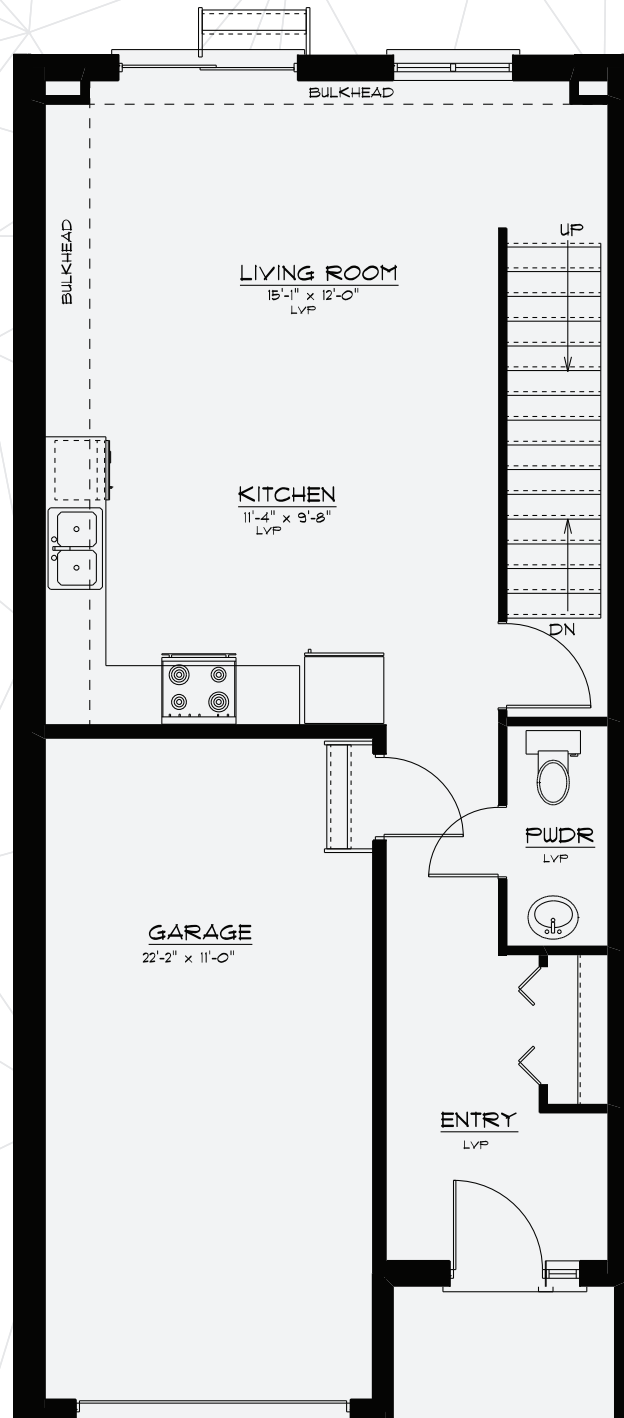

The Townhomes

Model B

Square Footage: 1,465

Bedrooms: 3

Bathrooms: 2.5

Storeys: 2

3 Bedroom, 2 storey, master ensuite, 2.5 baths, single car garage.

www.bromberghomes.com

4 UNITS

Model A Model B Model C Model D

5 UNITS

Model E Model B Model C Model B Model E

The Townhomes

Model B

Square Footage: 1,465

Bedrooms: 3

Bathrooms: 2.5

Storeys: 2

3 Bedroom, 2 storey, master ensuite, 2.5 baths, single car garage.

www.bromberghomes.com

Main Floor
617 Sq. Ft.

Upper Floor
848 Sq. Ft.