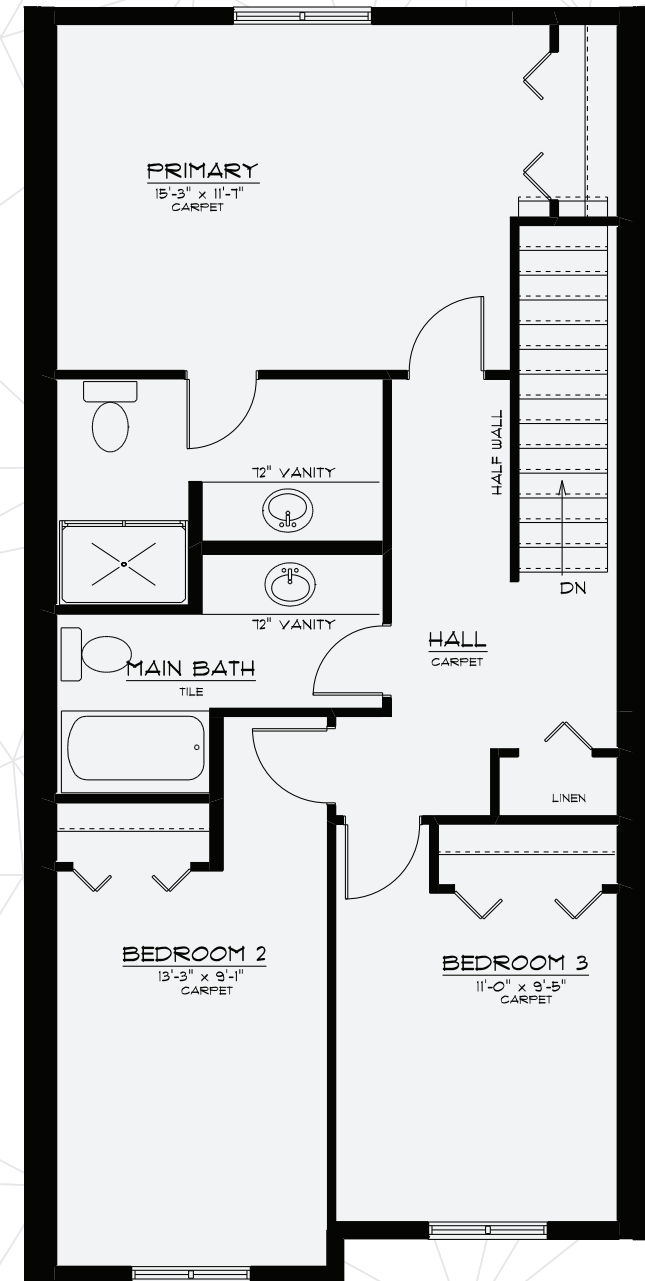

The Townhomes

Model B

Square Footage: 1,465

Bedrooms: 3

Bathrooms: 2.5

Storeys: 2

3 Bedroom, 2 storey, master ensuite, 2.5 baths, single car garage.

www.bromberghomes.com

4 UNITS

Model A Model B Model C Model D

5 UNITS

Model E Model B Model C Model B Model E

The Townhomes

Model B

Square Footage: 1,465

Bedrooms: 3

Bathrooms: 2.5

Storeys: 2

3 Bedroom, 2 storey, master ensuite, 2.5 baths, single car garage.

www.bromberghomes.com

Main Floor
617 Sq. Ft.

Upper Floor
848 Sq. Ft.